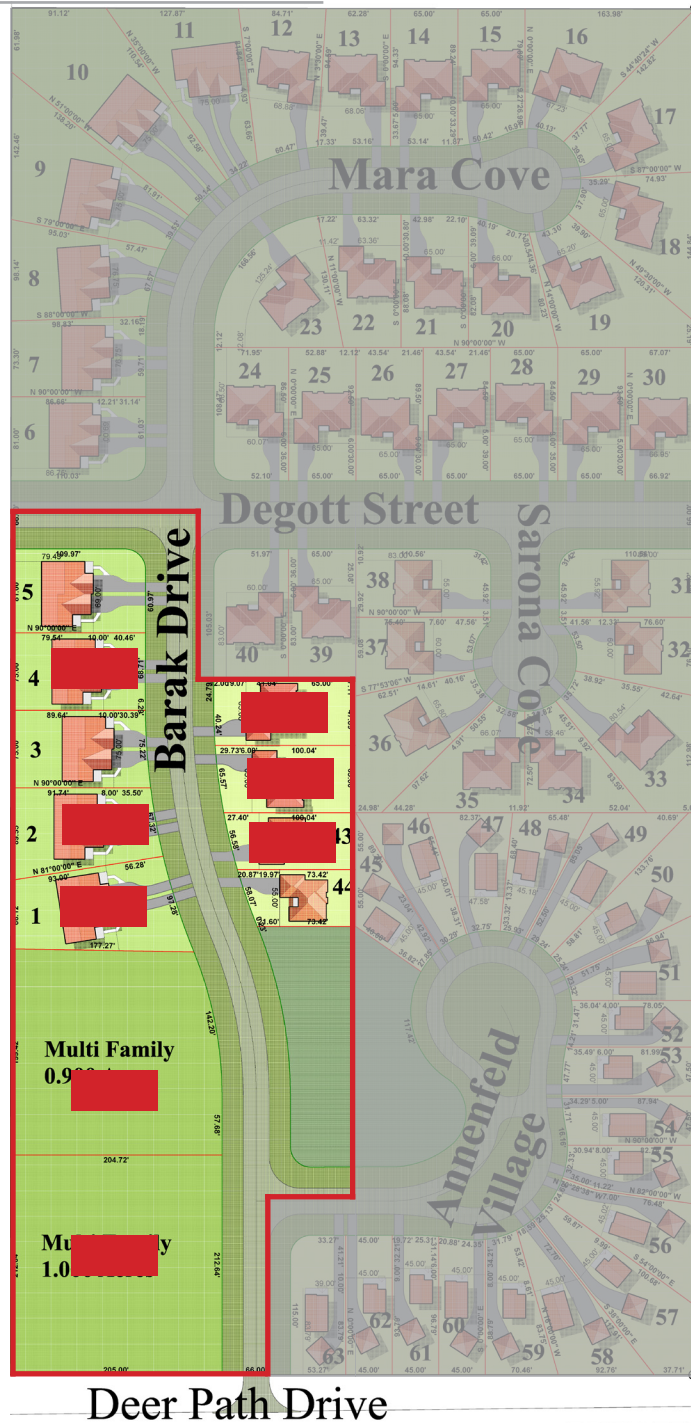

FOR SALE

Kleefeld Development

Single Family \$52,900
Duplex \$64,900

MIKE FAST

mike@fastrealty.ca
204.381.1136

www.fastrealty.ca

BOB SCHINKEL

bob@bobschinkel.com
204.392.9968

www.riverbendrealty.ca

KLEEFELD SUBDIVISION

The development currently has two Multi-Family lots, four Duplex lots and one single lot serviced and in place.

Development Information

Phase 1
 Duplex Lots Approx 75' x 130'
 \$64,900

Single Family Lots Approx 55' wide
 \$52,900

Phase 2
 Single family lots. Reserve now for
 \$54,900 for spring 2018. Average size
 65' wide

Future Phase
 There are 19 village lots and 35 single
 lots which are all approved with the
 engineering in place.